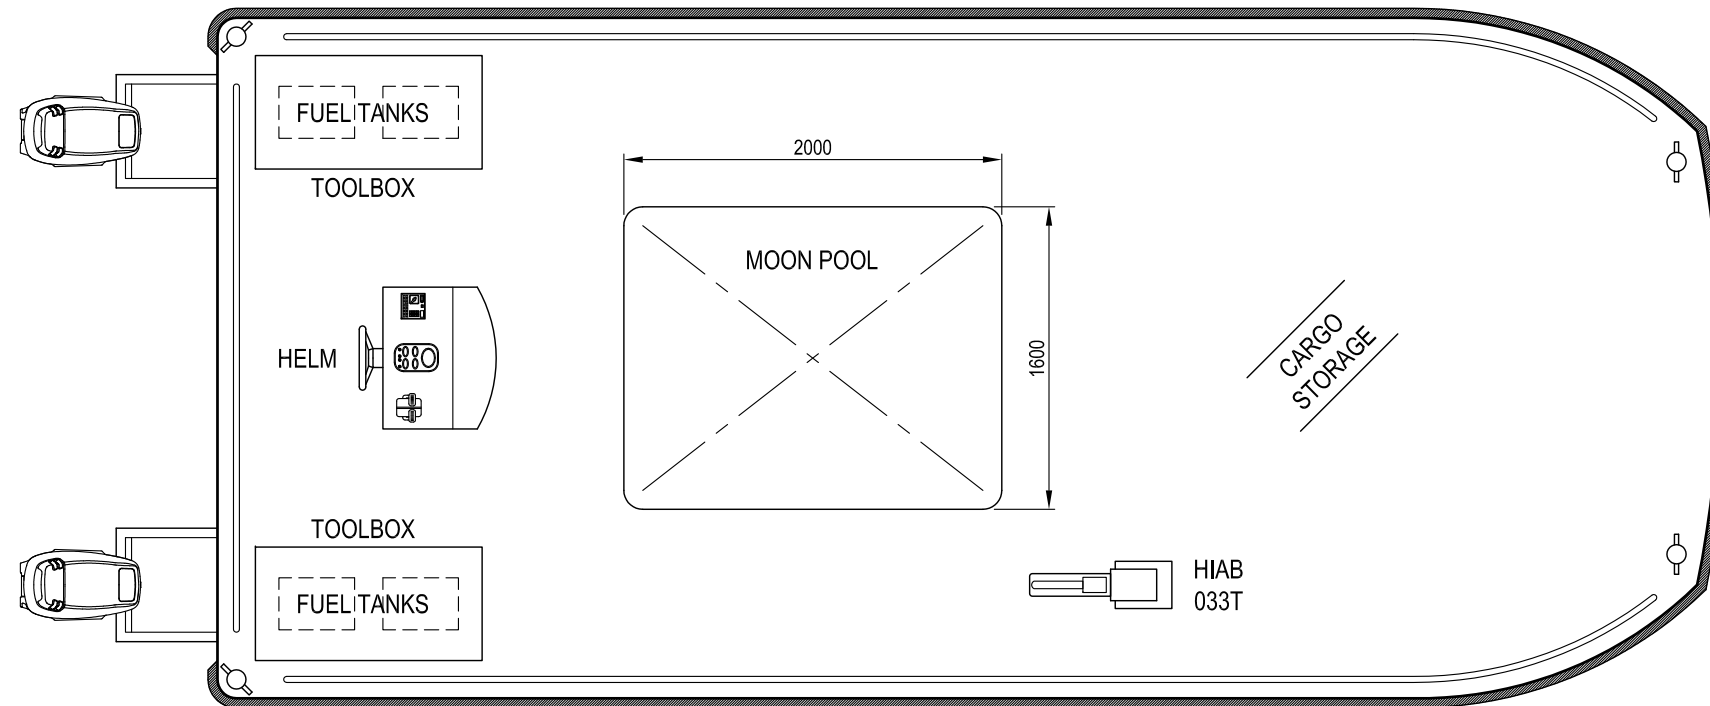

This drawing is the sole property of AB Marine and may not be copied, reproduced, or modified, in whole or in part, without prior written permission.

OUTBOARD PROFILE

PARTICULARS

LENGTH OVERALL:	9,0m
RULE LENGTH:	7,95m
MAXIMUM BEAM (ex. fender):	3,6m
LIGHTSHIP DISPLACEMENT:	2,5t
FULL LOAD DISPLACEMENT:	4,0t
MAXIMUM DRAFT:	0,4m
OUTBOARDS:	2x40hp
FUEL CAPACITY:	4x25L
SURVEY:	N/A

DECK PLAN