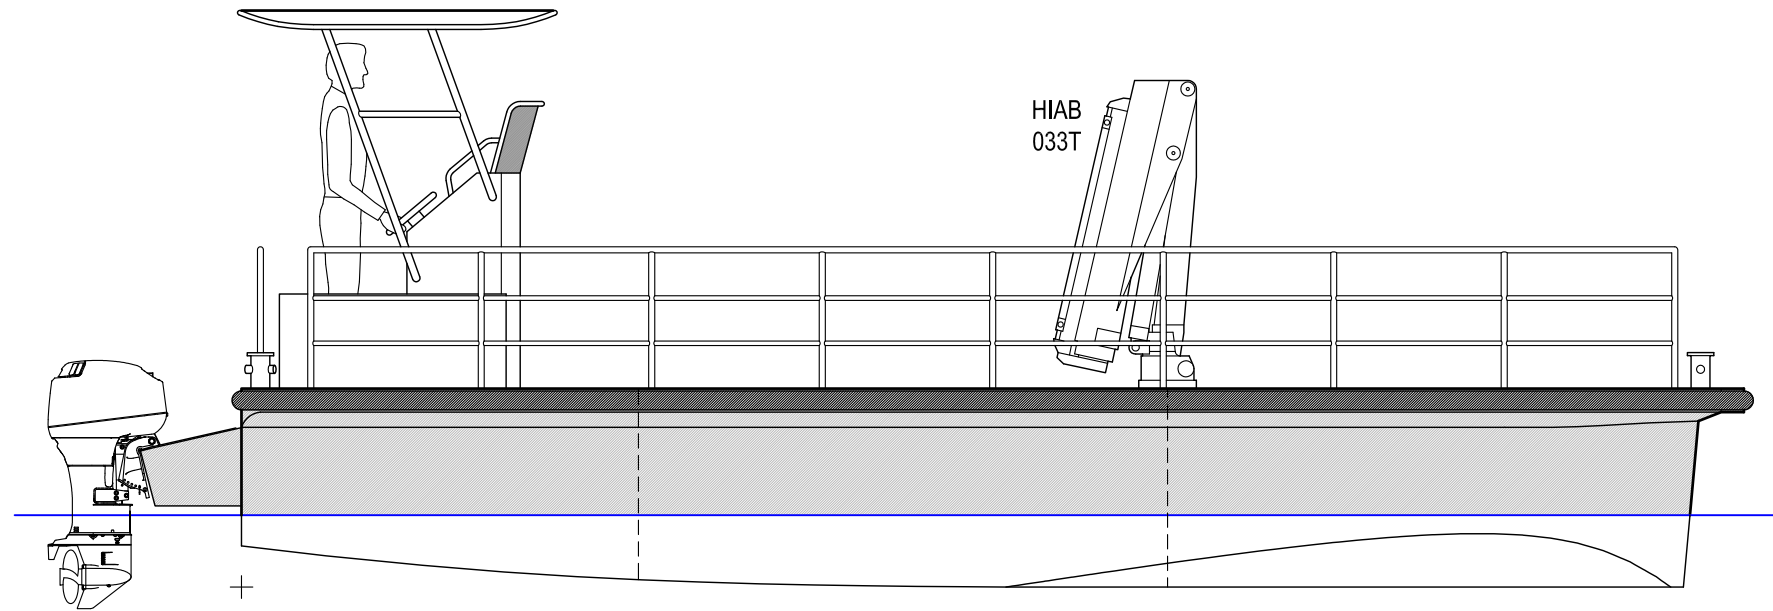

This drawing is the sole property of AB Marine and may not be copied, reproduced, or modified, in whole or in part, without prior written permission.

OUTBOARD PROFILE

PARTICULARS

LENGTH OVERALL:	9,0m
RULE LENGTH:	7,95m
MAXIMUM BEAM (ex. fender):	3,6m
LIGHTSHIP DISPLACEMENT:	2,5t
FULL LOAD DISPLACEMENT:	4,0t
MAXIMUM DRAFT:	0,4m
OUTBOARDS:	2x40hp
FUEL CAPACITY:	4x25L
SURVEY:	N/A

DECK PLAN